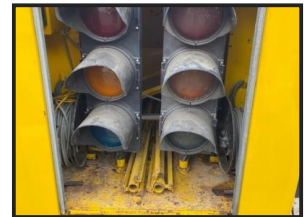

STEPHEN GILL

PLANT SALES & EXPORT

Solar Power Portable Traffic Lights

£800.00

Solar Power Portable, Towable Traffic Lights

Product Details

Category/Type	Compressors, Generators, Mixers, Lighting Towers & Concrete Pump
Make	Solar Power
Model	Portable Traffic Lights
Year	-
Hours	-