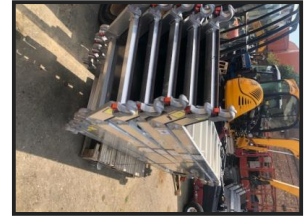

STEPHEN GILL

PLANT SALES & EXPORT

Youngman Boss Scaffold Staircases

£150.00

Youngman Boss Scaffold Staircases / Towers, New - Un Used. £150 + VAT each - 20 available

Product Details	
<i>Category/Type</i>	<i>Access Equipment, Cranes & Winches</i>
<i>Make</i>	<i>Youngman Boss</i>
<i>Model</i>	<i>Scaffold Staircases</i>
<i>Year</i>	<i>New</i>
<i>Hours</i>	<i>-</i>