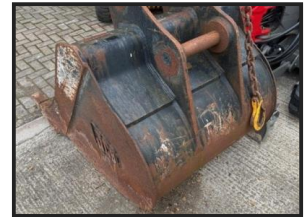

STEPHEN GILL

PLANT SALES & EXPORT

JCB 1000mm digging bucket

£1,200.00

JCB 1000mm Digging Bucket

Product Details

Category/Type	<i>Hydraulic Breakers, Buckets, Quick Hitches and Excavator Arms, Bo</i>
Make	<i>JCB 1000mm</i>
Model	<i>digging bucket</i>
Year	-
Hours	-