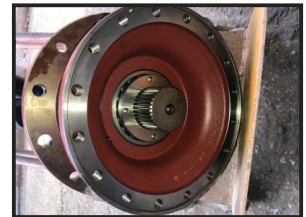

### JCB Slew Motor JCB JS160 & JS180

**£1,500.00**

JCB Slew Motor,  
Gear output assembly - To fit JCB JS160 & JS180  
Part Number: 05/903885 - Half price