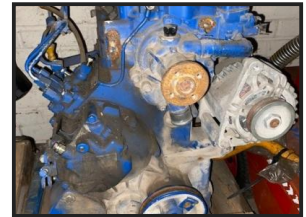

STEPHEN GILL

PLANT SALES & EXPORT

Perkins 4 CYL Engine

£1,800.00

Perkins 4 CYL Engine

Product Details

Category/Type	Parts, Spares, Engines and Hydraulic Pumps & Drive Motors
Make	Perkins
Model	4 CYL Engine
Year	-
Hours	-