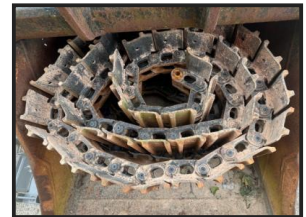

STEPHEN GILL

PLANT SALES & EXPORT

Set of 300mm Steel Tracks & Idlers

£500.00

Set of 300mm Steel Tracks & Idlers

Product Details

<i>Category/Type</i>	<i>Rubber/Steel tracks and Wheels & Tyres</i>
<i>Make</i>	<i>Set of 300mm Steel</i>
<i>Model</i>	<i>Tracks & Idlers</i>
<i>Year</i>	-
<i>Hours</i>	-